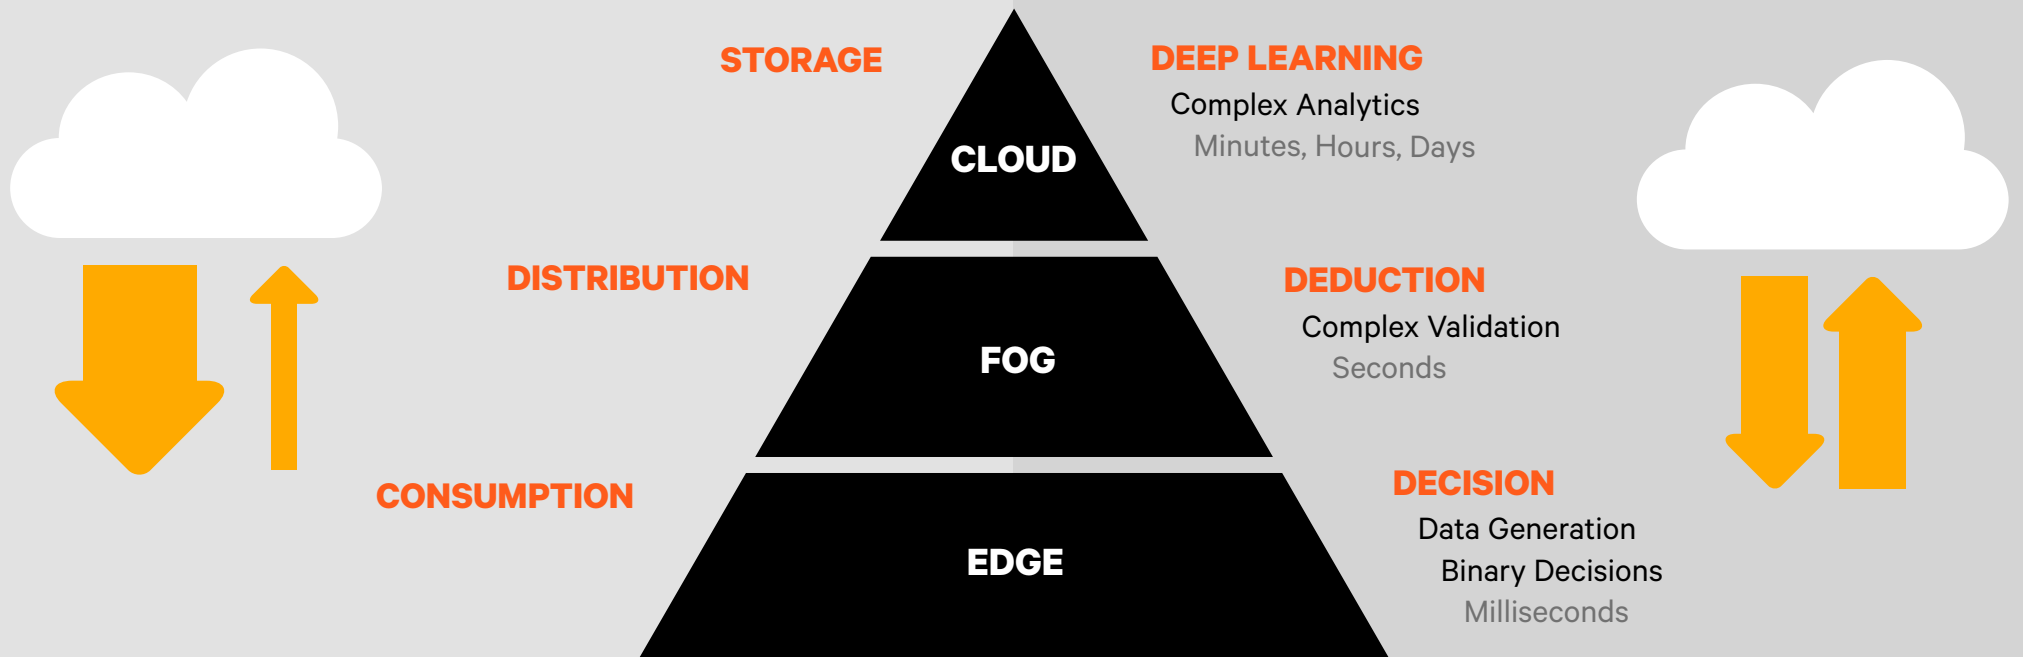

The digital world is changing how we live and do business... and vice versa.

**CURRENT STATE**  
DATA MEETS CONSUMPTION  
EDGE TODAY

**FUTURE STATE**  
DATA MEETS THINGS  
EDGE TOMORROW

There will be 29.3 billion networked devices by 2023.

We identified the top 24 use cases, based on projected growth, criticality and financial impact. These cases were analyzed for common characteristics such as Bandwidth, Latency, Availability and Security, and were categorized into one of 4 archetypes.