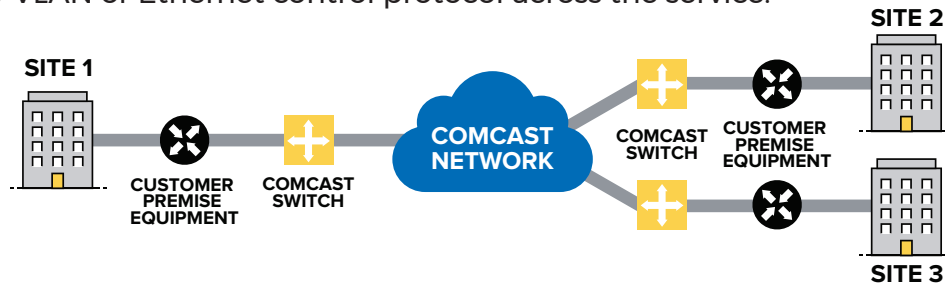

## Ethernet Private Line Service (Point to Point)

Enables use of any VLAN or Ethernet control protocol across the service.

## Ethernet Network Service (Multipoint to Multipoint)

Connects physically distributed locations across a Metropolitan Area Network.

## Ethernet Virtual Private Line Service (Point to Multipoint)

Enables use of any VLAN or Ethernet control protocol across the service.