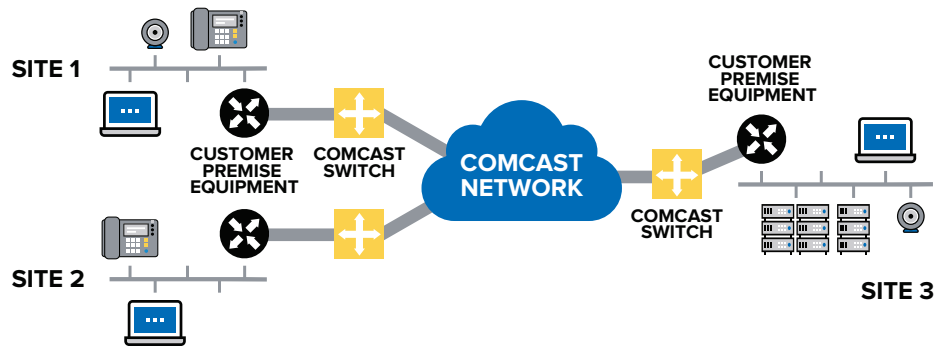

# Comcast Business Ethernet

Offers a range of reliable, cost-effective carrier-grade solutions that seamlessly connect all the parts of your organization with a scalable, secure network.

## Ethernet Private Line Service (Point to Point)

Enables use of any VLAN or Ethernet control protocol across the service.

## Ethernet Network Service (Multipoint to Multipoint)

Connects physically distributed locations across a Metropolitan Area Network.