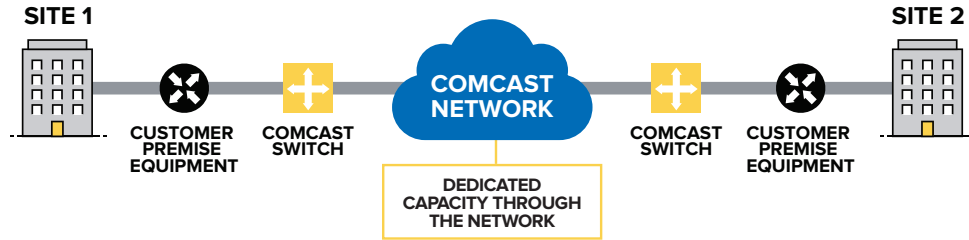

## Ethernet Private Line Service (Point to Point)

Enables use of any VLAN or Ethernet control protocol across the service.