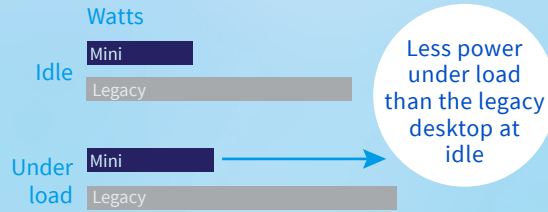

Shrink your desktops, expand your potential

Replacing legacy desktops with new mini PCs can boost employee productivity, lower IT and power costs, and revitalize employee workspaces.*

Pay less for power with up to 60% more efficient systems