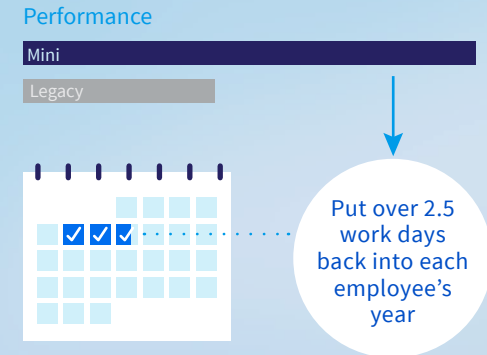

A business could reclaim over 22 hours annually per employee—that's over 883,200 hours over four years for a large business.**

More ways to connect