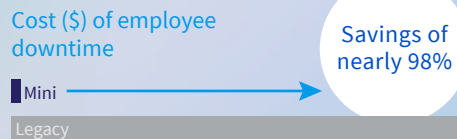

Shrink your desktops, expand your potential

Replacing legacy desktops with new mini PCs can boost employee productivity, lower IT and power costs, and revitalize employee workspaces.*

Pay less for power with up to 60% more efficient systems

A large business could save up to \$355,200 over four years.**

Reclaim valuable workspace

Reduce repair costs and employee downtime with remote KVM***

IT staff can access and control desktops remotely, even when the system is off.