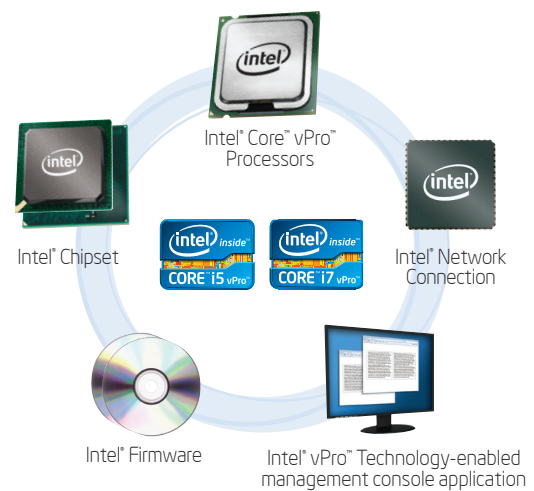

Power

Dramatically reduce power costs with out-of-band power control

Security

Remotely isolate and repair infected PCs, even when they are unresponsive³

Manageability

Manage thousands of systems, remotely

The Five Key Ingredients of Intel vPro Technology

Intel vPro technology is a set of specific ingredients that enable unprecedented capabilities. You'll find these ingredients in select configurations of EliteBook Ultrabooks™, Elite™ desktops, EliteBook notebooks, and ProBook™ notebooks.