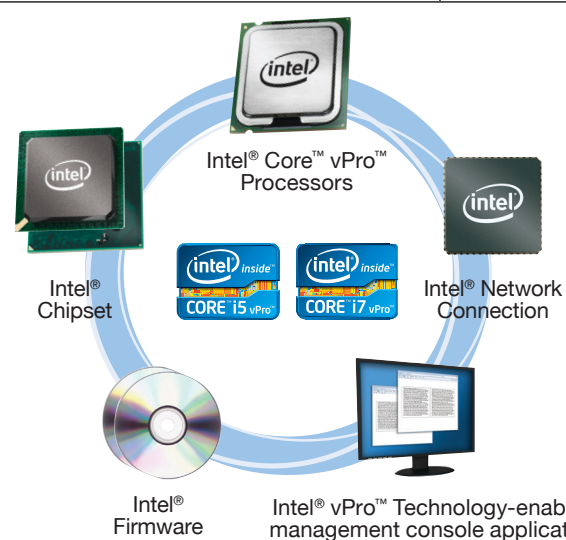

Business and Mobile Workstation

Dell Business Workstations offer businesses resource-exhausting and graphics-intensive engineering, along with analysis workloads with advanced architecture, and are available as traditional desktop workstations or mobile workstations.

	Screen Size	Weight	Battery/Type/Long Life	Management	TPM	Connectivity
Precision™ T1650	N/A	N/A	N/A	vPro	Yes	N/A
Precision™ T3600	N/A	N/A	N/A	vPro	Yes	N/A
Precision™ T5600	N/A	N/A	N/A	vPro	Yes	N/A
Precision™ T7600	N/A	N/A	N/A	vPro	Yes	N/A
Precision™ M4700 Mobile Workstation	15.6"	6.33 lbs	6-cell (65 WHr) with ExpressCharge™	vPro	Yes	Intel® Centrino® Ultimate-N 6300 (802.11n 3x3 half Mini-Card)
Precision™ M6700 Mobile Workstation	17.3"	7.76 lbs	9-cell (97 WHr) with ExpressCharge™	vPro	Yes	Intel® Centrino® Ultimate-N 6300 (802.11n 3x3 half Mini-Card)

The five key ingredients of Intel® vPro™ technology

Intel® vPro™ technology is a set of specific ingredients that enable unprecedented capabilities. You'll find these ingredients in select configurations of Dell business machines.

For more information, visit dell.com/partner or visit msp.intel.com/dellvpro to learn more about Intel vPro technology.

¹ Mobile Broadband - Subject to wireless provider's broadband subscription and coverage area; additional charges apply.
Copyright © 2013 Intel Corporation. All rights reserved. Intel, the Intel logo, Core, Intel vPro, Ultrabook, Centrino, and Core inside are trademarks of Intel Corporation in the U.S. and other countries.
Copyright © 2013 Dell Inc. All rights reserved. Dell, the Dell logo, Latitude, Optiplex, Precision, and ExpressCharge are trademarks or registered trademarks of Dell Inc.
*Other names and brands may be claimed as the property of others.
Printed in USA 0713/ET/OCCG/XX/PDF Please Recycle 329295-001US