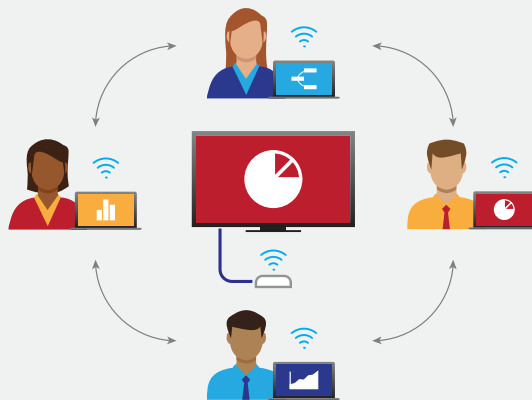

Share your ideas seamlessly with Intel® Pro WiDi

Don't let cables or adapters hold up your meeting. With Intel Pro WiDi, we could share screens to an external display quickly and easily using Dell™ vPro™-enabled business devices and an Actiontec® ScreenBeam® Pro.*

Flexible presentation modes

Exclusive mode

One user presents with exclusive access.

Interactive mode

Multiple users share control of the display.

Moderated mode

One user controls who presents to the display.