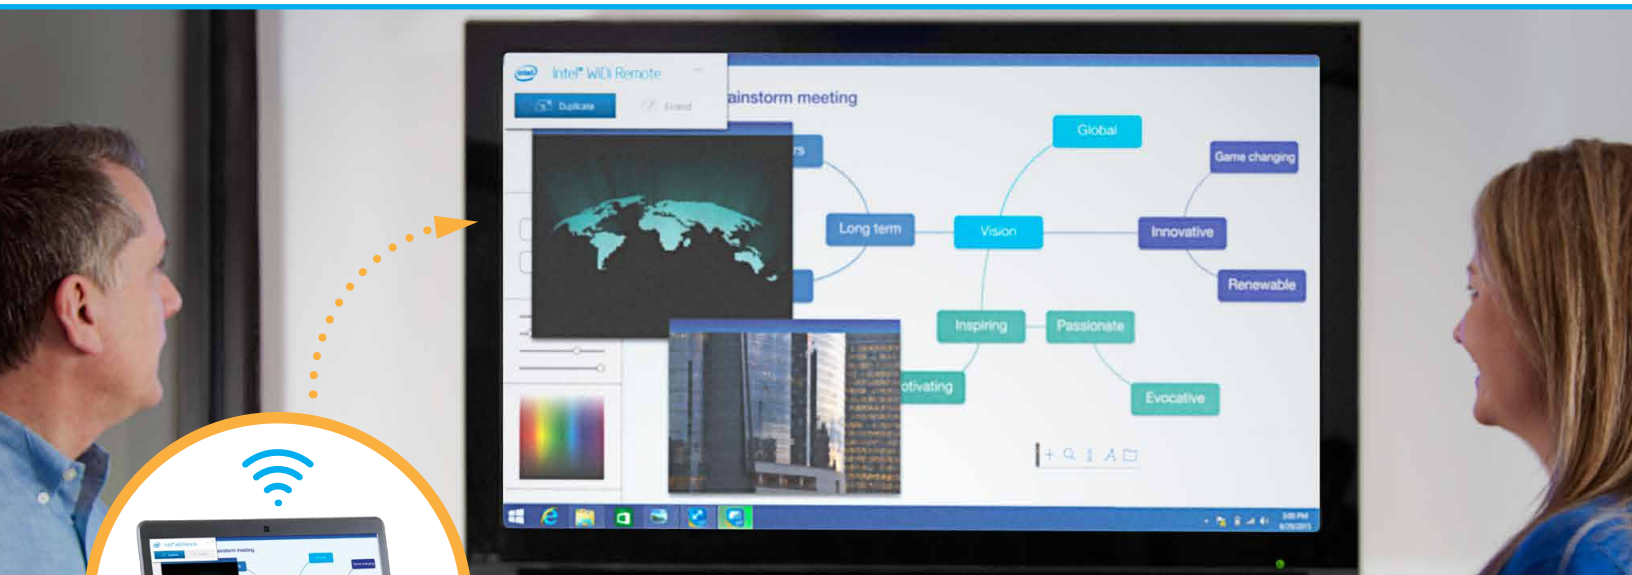

Share your ideas seamlessly with Intel® Pro WiDi

Don't let cables or adapters hold up your meeting. With Intel Pro WiDi, we could share screens to an external display quickly and easily using Dell™ vPro™-enabled business devices and an Actiontec® ScreenBeam® Pro.*

Lose the cables

Connecting without the hassle of cables and adapters was easy.

Share securely

Users shared only what they intended to, with no need to use the company's wireless network.

Wait less

Connecting took up to one-third less time, and taking turns required only a few clicks.

Flexible presentation modes

Exclusive mode

One user presents with exclusive access.

Interactive mode

Multiple users share control of the display.

Moderated mode

One user controls who presents to the display.

All three modes were faster and simpler with WiDi.

Get all the facts at <http://facts.pt/1dve6Vu>