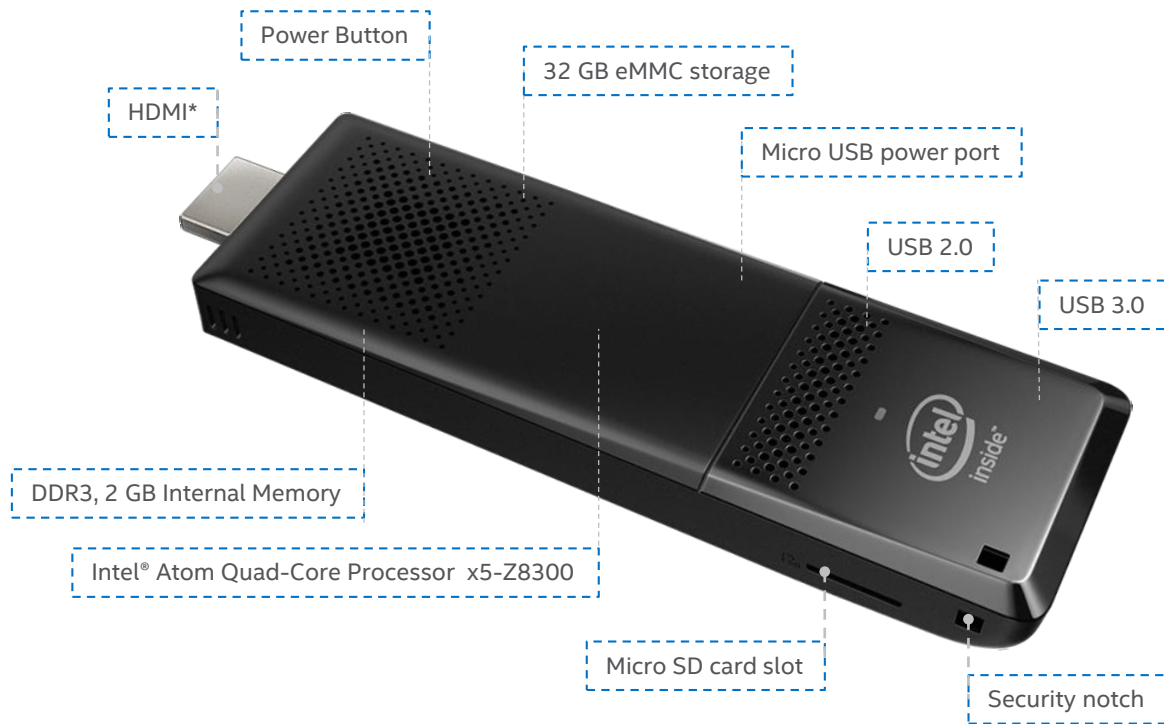

Delivers full-size performance, reliability, and ease of use that lets you work and play when and how you want.